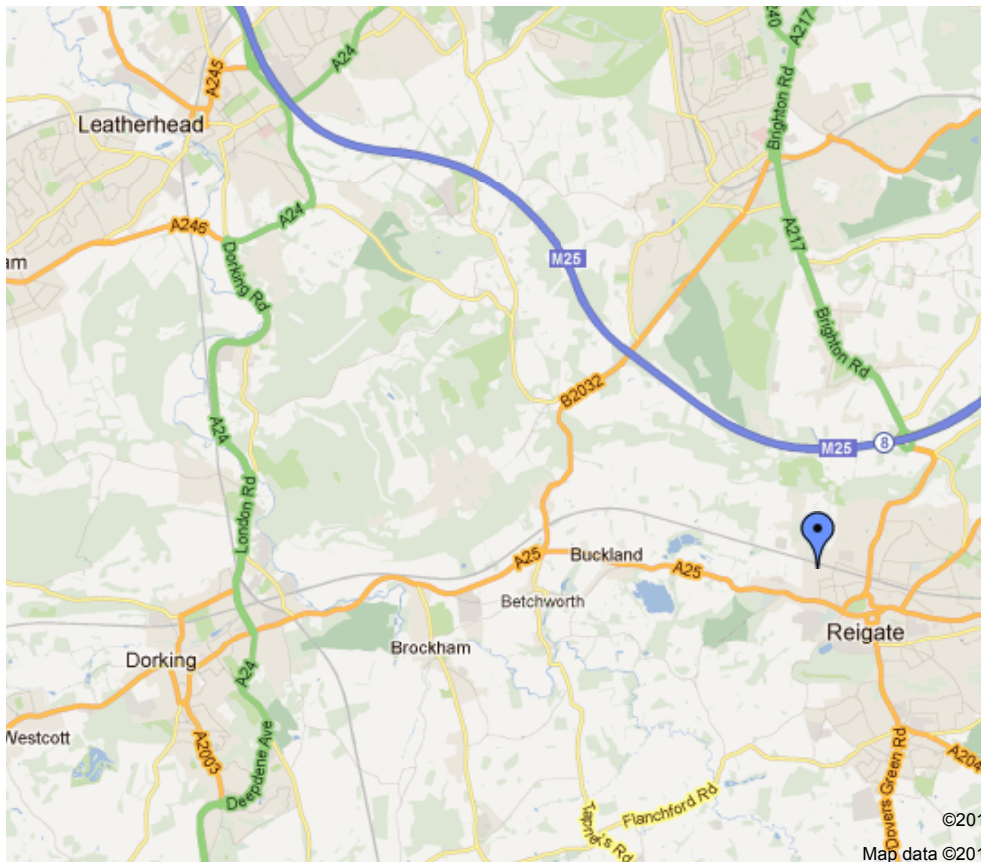

## Map & Directions

Unit 5, Albert Road North, Reigate, Surrey, RH2 9EL

Telephone: 01932 218000

## Maps and Directions

### By Car from M25 J8 (Reigate):

Exit the M25 at junction 8 (Reigate), at the roundabout, take the exit onto Reigate Hill/A217, travel 1.4 miles then turn right onto Somers Road, take the 1st left onto Nutley Lane then the 1st right onto Albert Road North, follow the road turning right to stay on Albert Road North the unit is located on the left.

**By Train from London Bridge:** Reigate station is just over half a mile away and only a 12 minute walk away from the unit. Average journey time from London Bridge is around 42 minutes. Visit the [Southern Railway \(http://www.southernrailway.com\)](http://www.southernrailway.com) website for train times.