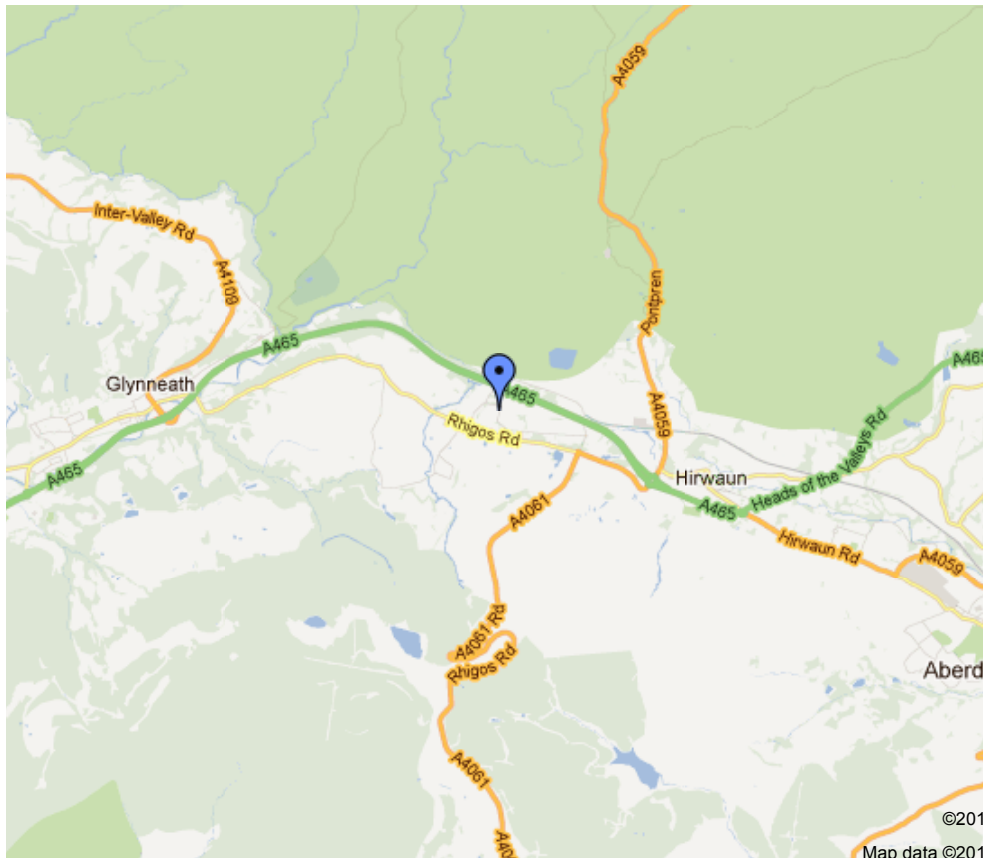

Mid Glamorgan: Hirwaun CF44 Commercial Warehouse

Map & Directions

Unit J, Hirwaun Industrial Estate, Rhigos,
Rhondda Cynon Taff, CF44 9UP

Telephone: 01932 218000

Maps and Directions

By Car from M4 J43 (Heading East):

Exit the M4 at junction 43, at the roundabout, take the 1st exit onto A465 travel for 17 miles, go through two roundabouts then at the next roundabout, take the 3rd exit onto Rhigos Road/A4061 travel 0.8 of a mile then at the roundabout, take the 3rd exit after a short distance at the next roundabout, take the 1st exit onto Main Ave, this road continues onto Sixteenth Ave, turn right to stay on Sixteenth Ave and the unit is the 2nd left after corner.

By Car from M4 J32 (Heading West):

Exit the M4 at junction 32, at the roundabout exit onto the A470 ramp to Merthyr Tydfil/Merthyr Tudful travel for 19.9 miles going through four roundabouts at the next roundabout, take the 1st exit onto Heads of the Valleys Road/A465, travel 5.5 miles continue to follow A465 go through 2 roundabouts at the next roundabout, take the 1st exit onto Rhigos Road/A4061 travel 0.8 of a mile then at the roundabout, take the 3rd exit after a short distance at the next roundabout, take the 1st exit onto Main Ave, this road continues onto Sixteenth Ave, turn right to stay on Sixteenth Ave and the unit is the 2nd left after corner.

For Satellite Navigation use postcode: CF44 9UP